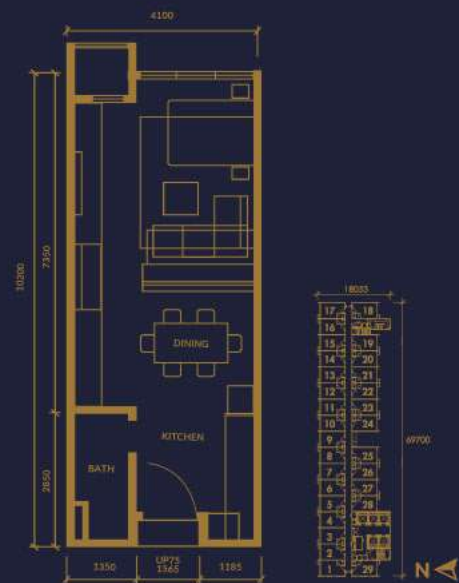

Face Recognition

Floor Plan

450 sq.ft.

POCKET BROCHURE

11cm x 4cm

LEGEND

Reference Corner

- 1 Grand Lobby
- 2 Reading Room
- 3 Library
- 4 Co-Living Space

Daily Conveniences

- 5 Newsstand
- 6 Mini Market
- 7 Self-Service / Coin Laundry

Indoor & Active

- 8 Kid's Indoor Playground
- 9 Gymnasium
- 10 Virtual Cycling / Console Cycling
- 11 Multi-Purpose Fitness Hall
- 12 Steam (M/F)
- 13 Ladies Gym
- 14 Yoga Studio
- 15 Table Tennis
- 16 Indoor Badminton Court
- 17 Dance Studio

Eat & Chill

- 18 Cafeteria
- 19 Vending Machine Corner
- 20 Cafe All-Day Dining
- 21 Sky Lounge Cafe

Nursery & Care

- 22 Children Nursery

Place Of Worship

- 23 Surau (M/I)